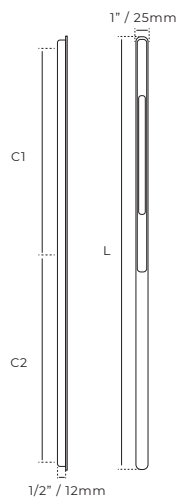

Las medidas son aproximadas

BRAKMAN

Finish / Acabado	Code / Código	L: Size / Medida	
● Gray / Gris	KKD1181-120G	120mm / 4-3/4"	/
	KKD1181-200G	200mm / 7-7/8"	/
	KKD1181-1000G	1000mm / 39-3/8"	/
● Matt black / Negro mate	KKD1181-120MB	120mm / 4-3/4"	/
	KKD1181-200MB	200mm / 7-7/8"	/
	KKD1181-1000MB	1000mm / 39-3/8"	/
● Brass / Latón	KKD1181-120L	120mm / 4-3/4"	/
	KKD1181-200L	200mm / 7-7/8"	/
	KKD1181-1000L	1000mm / 39-3/8"	/
● Brown / Café	KKD1181-120C	120mm / 4-3/4"	/
	KKD1181-200C	200mm / 7-7/8"	/
	KKD1181-1000C	1000mm / 39-3/8"	/

Las medidas son aproximadas

AMAKNA

Finish / Acabado	Code / Código	Size / Medida	
● Gray / Gris	KKD1168-140G	140mm / 5-1/2"	/
	KKD1168-200G	200mm / 7-7/8"	/
	KKD1168-1000G	1000mm / 39-3/8"	/
● Matt black / Negro mate	KKD1168-140MB	140mm / 5-1/2"	/
	KKD1168-200MB	200mm / 7-7/8"	/
	KKD1168-1000MB	1000mm / 39-3/8"	/
● Brass / Latón	KKD1168-140L	140mm / 5-1/2"	/
	KKD1168-200L	200mm / 7-7/8"	/
	KKD1168-1000L	1000mm / 39-3/8"	/

Las medidas son aproximadas

SHISA

Finish / Acabado	Code / Código	C1: Size / Medida
● Gray / Gris	KKD1097-600G	290mm / 11-7/16"
	KKD1097-900G	442mm / 17-3/8"
	KKD1097-1200G	592mm / 23-1/4"
● Matt black / Negro mate	KKD1097-600MB	96mm / 3-3/4"
	KKD1097-900MB	160mm / 6-5/16"
	KKD1097-1200MB	288mm / 11-5/16"
● Bruss gold / Dorado	KKD1097-600LM	96mm / 3-3/4"
	KKD1097-900LM	160mm / 6-5/16"
	KKD1097-1200LM	288mm / 11-5/16"

C2: Size / Medida	L: Size / Medida	📦
292mm / 11-1/2"	600mm / 23-5/8"	1/20
442mm / 17-3/8"	900mm / 35-7/16"	1/20
594mm / 23-3/8"	1200mm / 47-1/4"	1/20
292mm / 11-1/2"	600mm / 23-5/8"	1/20
442mm / 17-3/8"	900mm / 35-7/16"	1/20
594mm / 23-3/8"	1200mm / 47-1/4"	1/20
292mm / 11-1/2"	600mm / 23-5/8"	1/20
442mm / 17-3/8"	900mm / 35-7/16"	1/20
594mm / 23-3/8"	1200mm / 47-1/4"	1/20