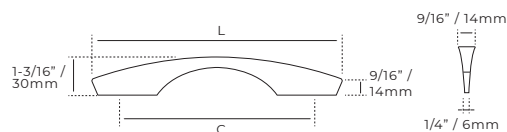

Finish / Acabado	Code / Código	C: Size / Medida	L: Size / Medida	
Gray / Gris	KKD1201-160G	160mm / 6-5/16"	190mm / 7-1/2"	1/25
Matt black / Negro mate	KKD1201-160MB	160mm / 6-5/16"	190mm / 7-1/2"	1/25
Brass gold / Dorado	KKD1201-160LM	160mm / 6-5/16"	190mm / 7-1/2"	1/25