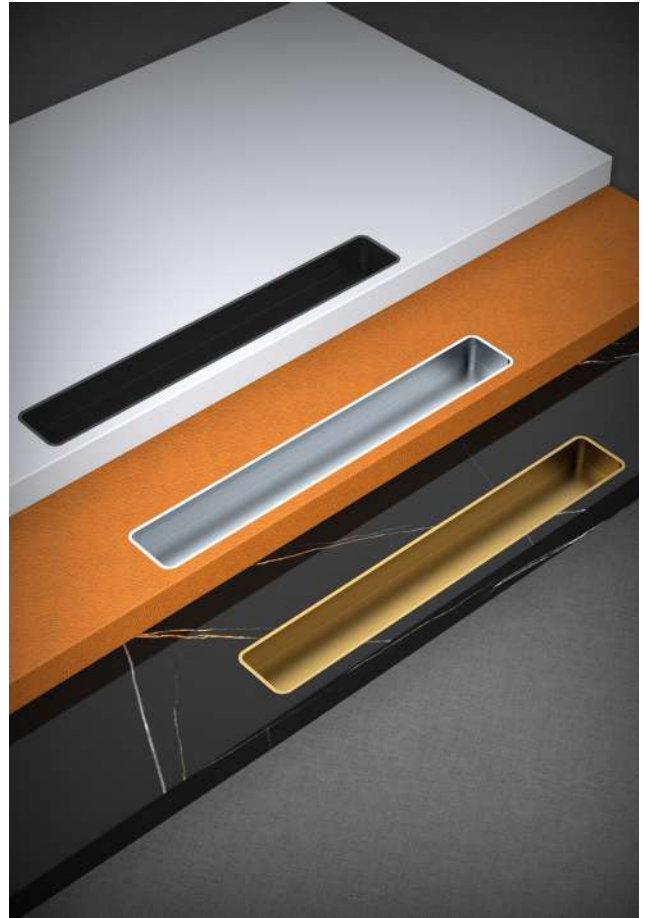

BAIKAL

Finish / Acabado	Code / Código	Size / Medida	
Gray / Gris	KKD1171-200G	200mm / 7-7/8"	/
Matt black / Negro mate	KKD1171-200MB	200mm / 7-7/8"	/
Brass / Latón	KKD1171-200L	200mm / 7-7/8"	/

Las medidas son aproximadas