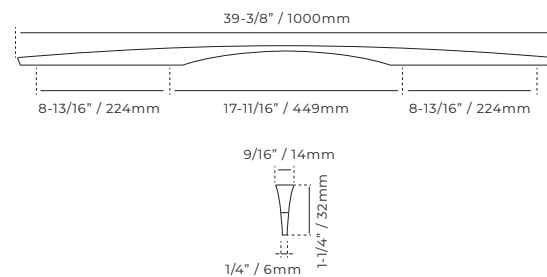

PANGMA

Finish / Acabado	Code / Código	L: Size / Medida	
Gray / Gris	KKD1221-1000G	1000mm / 39-3/8"	1/20
Matt black / Negro mate	KKD1221-1000MB	1000mm / 39-3/8"	1/20
Bruss gold / Dorado	KKD1221-1000LM	1000mm / 39-3/8"	1/20

Las medidas son aproximadas