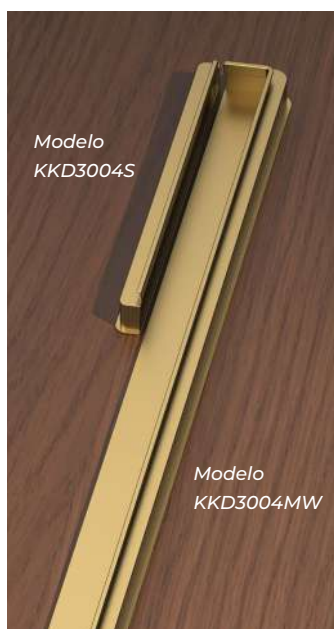

RIXTAL

Finish / Acabado	Code / Código	Size / Medida	
● Gray / Gris	KKD3004MW-200G	200mm / 7-7/8"	/
	KKD3004MW-1000G	1000mm / 39-3/8"	
	KKD3004S-200G	200mm / 7-7/8"	
	KKD3004S-1000G	1000mm / 39-3/8"	
● Matt black / Negro mate	KKD3004MW-200MB	200mm / 7-7/8"	/
	KKD3004MW-1000MB	1000mm / 39-3/8"	
	KKD3004S-200MB	200mm / 7-7/8"	
	KKD3004S-1000MB	1000mm / 39-3/8"	
● Brass / Latón	KKD3004MW-200LM	200mm / 7-7/8"	/
	KKD3004MW-1000LM	1000mm / 39-3/8"	
	KKD3004S-200LM	200mm / 7-7/8"	
	KKD3004S-1000LM	1000mm / 39-3/8"	

Las medidas son aproximadas