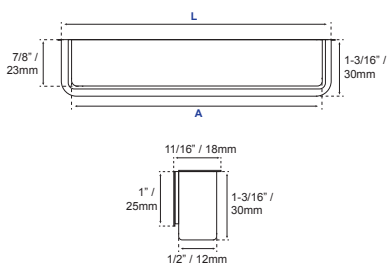

Las medidas son aproximadas

BONDI

Finish / Acabado	Code / Código	L : Size / Medida	
● Matt gray / Cris mate	KKD1189-200MG	200mm / 7-7/8"	/
	KKD1189-500MG	500mm / 19-11/16"	/
	KKD1189-1000MG	1000mm / 39-3/8"	/
● Matt black / Negro mate	KKD1189-200MB	200mm / 7-7/8"	/
	KKD1189-500MB	500mm / 19-11/16"	/
	KKD1189-1000MB	1000mm / 39-3/8"	/
● Matt brass / Latón mate	KKD1189-200MTG	200mm / 7-7/8"	/
	KKD1189-500MTG	500mm / 19-11/16"	/
	KKD1189-1000MTG	1000mm / 39-3/8"	/
○ White / Blanco	KKD1189-200WH	200mm / 7-7/8"	/
	KKD1189-1000WH	1000mm / 39-3/8"	/
● Beige	KKD1189-200BE	200mm / 7-7/8"	/
	KKD1189-1000BE	1000mm / 39-3/8"	/
● Gray / Gris	KKD1189-200G	200mm / 7-7/8"	/
	KKD1189-1000G	1000mm / 39-3/8"	/

Las medidas son aproximadas

OBLIVION

Finish / Acabado	Code / Código	Size / Medida	
 Satin brass / Latón satinado	KKD1161-300LM	300mm / 11-13/16"	/
 Matt black / Negro mate	KKD1161-300MB	300mm / 11-13/16"	/
 Brush inox / Satin	KKD1161-300SS	300mm / 11-13/16"	/

Las medidas son aproximadas

BRAKMAN

Finish / Acabado	Code / Código	L: Size / Medida	
● Gray / Gris	KKD1181-120G	120mm / 4-3/4"	/
	KKD1181-200G	200mm / 7-7/8"	/
	KKD1181-1000G	1000mm / 39-3/8"	/
● Matt black / Negro mate	KKD1181-120MB	120mm / 4-3/4"	/
	KKD1181-200MB	200mm / 7-7/8"	/
	KKD1181-1000MB	1000mm / 39-3/8"	/
● Brass / Latón	KKD1181-120L	120mm / 4-3/4"	/
	KKD1181-200L	200mm / 7-7/8"	/
	KKD1181-1000L	1000mm / 39-3/8"	/
● Brown / Café	KKD1181-120C	120mm / 4-3/4"	/
	KKD1181-200C	200mm / 7-7/8"	/
	KKD1181-1000C	1000mm / 39-3/8"	/

Las medidas son aproximadas

AMAKNA

Finish / Acabado	Code / Código	Size / Medida	
● Gray / Gris	KKD1168-140G	140mm / 5-1/2"	/
	KKD1168-200G	200mm / 7-7/8"	/
	KKD1168-1000G	1000mm / 39-3/8"	/
● Matt black / Negro mate	KKD1168-140MB	140mm / 5-1/2"	/
	KKD1168-200MB	200mm / 7-7/8"	/
	KKD1168-1000MB	1000mm / 39-3/8"	/
● Brass / Latón	KKD1168-140L	140mm / 5-1/2"	/
	KKD1168-200L	200mm / 7-7/8"	/
	KKD1168-1000L	1000mm / 39-3/8"	/