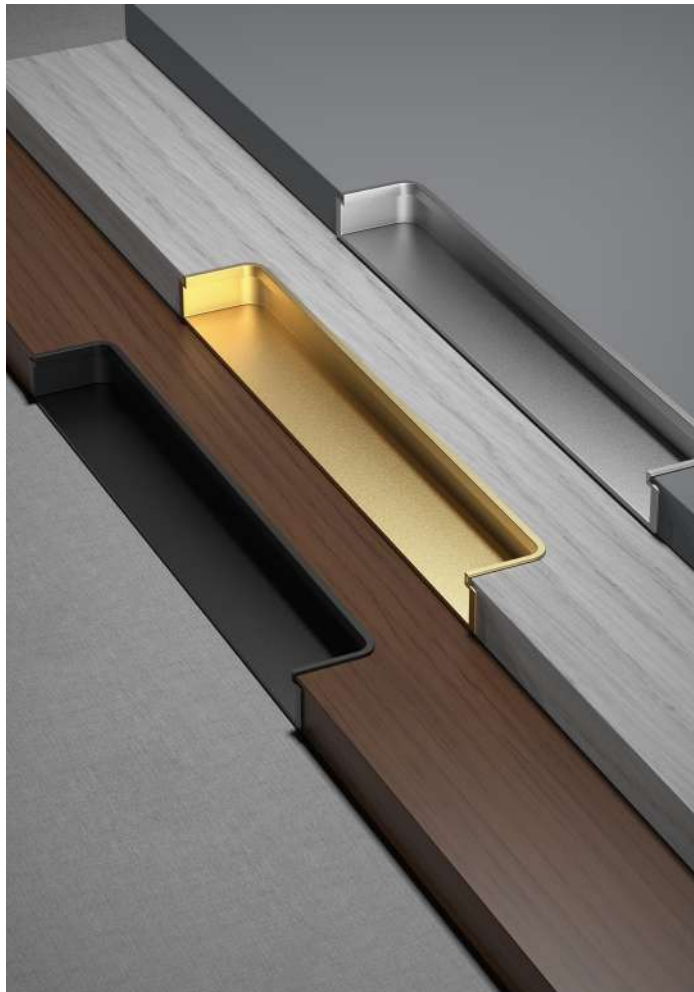

AMAKNA

Finish / Acabado	Code / Código	Size / Medida	
● Gray / Gris	KKD1168-140G	140mm / 5-1/2"	/
	KKD1168-200G	200mm / 7-7/8"	/
	KKD1168-1000G	1000mm / 39-3/8"	/
● Matt black / Negro mate	KKD1168-140MB	140mm / 5-1/2"	/
	KKD1168-200MB	200mm / 7-7/8"	/
	KKD1168-1000MB	1000mm / 39-3/8"	/
● Brass / Latón	KKD1168-140L	140mm / 5-1/2"	/
	KKD1168-200L	200mm / 7-7/8"	/
	KKD1168-1000L	1000mm / 39-3/8"	/