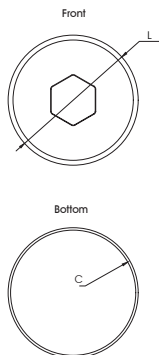

ISLEY

Finish / Acabado	Code / Código	L: Size / Medida	C: Size / Medida	
Gray / Gris	KKD3002-60G	60mm / 2-3/8"	57mm / 2-1/4"	/
	KKD3002-80G	80mm / 3-1/8"	77mm / 3-1/16"	/
Matt black / Negro mate	KKD3002-60MB	60mm / 2-3/8"	57mm / 2-1/4"	/
	KKD3002-80MB	80mm / 3-1/8"	77mm / 3-1/16"	/
Brass / Latón	KKD3002-60LM	60mm / 2-3/8"	57mm / 2-1/4"	/
	KKD3002-80LM	80mm / 3-1/8"	77mm / 3-1/16"	/

Las medidas son aproximadas