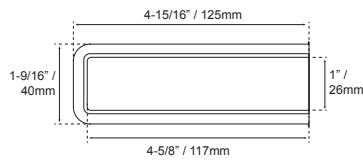

KANA

Finish / Acabado

Code / Código

Size / Medida

Gray / Gris	KKD1170-125G	125mm / 4-15/16"	/
Matt black / Negro mate	KKD1170-125MB	125mm / 4-15/16"	/
Brass / Latón	KKD1170-125L	125mm / 4-15/16"	/

Las medidas son aproximadas