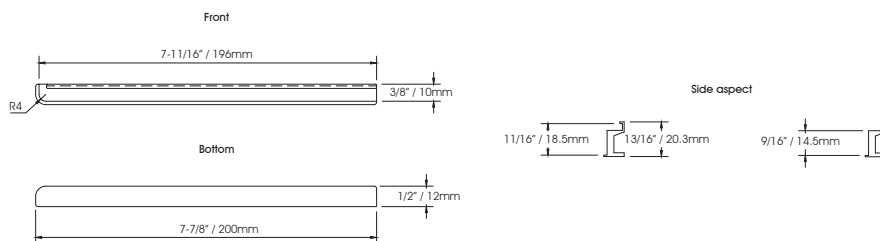

Las medidas son aproximadas

RUNETERRA

Finish / Acabado	Code / Código	Size / Medida	
 Brass / Latón	KKD1150-200L	200mm / 7-7/8"	/
 Matt black / Negro mate	KKD1150-200MB	200mm / 7-7/8"	/
 Gray / Gris	KKD1150-200G	200mm / 7-7/8"	/
 Champagne / Champan Plata	KKD1150-200CHS	200mm / 7-7/8"	/
 Brown / Café	KKD1150-200DC	200mm / 7-7/8"	/

Las medidas son aproximadas

LYBIA

Finish / Acabado	Code / Código	Size / Medida	
 Gray / Gris	KKD3003-110G	110mm / 4-5/16"	/
 Matt black / Negro mate	KKD3003-110MB	110mm / 4-5/16"	/
 Brass / Latón	KKD3003-110LM	110mm / 4-5/16"	/

Las medidas son aproximadas

RIXTAL

Finish / Acabado	Code / Código	Size / Medida	
● Gray / Gris	KKD3004MW-200G	200mm / 7-7/8"	/
	KKD3004MW-1000G	1000mm / 39-3/8"	
	KKD3004S-200G	200mm / 7-7/8"	
	KKD3004S-1000G	1000mm / 39-3/8"	
● Matt black / Negro mate	KKD3004MW-200MB	200mm / 7-7/8"	/
	KKD3004MW-1000MB	1000mm / 39-3/8"	
	KKD3004S-200MB	200mm / 7-7/8"	
	KKD3004S-1000MB	1000mm / 39-3/8"	
● Brass / Latón	KKD3004MW-200LM	200mm / 7-7/8"	/
	KKD3004MW-1000LM	1000mm / 39-3/8"	
	KKD3004S-200LM	200mm / 7-7/8"	
	KKD3004S-1000LM	1000mm / 39-3/8"	