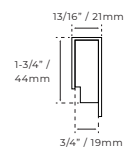

Las medidas son aproximadas

RIXTAL

Finish / Acabado	Code / Código	Size / Medida	
● Gray / Gris	KKD3004MW-200G	200mm / 7-7/8"	/
	KKD3004MW-1000G	1000mm / 39-3/8"	
	KKD3004S-200G	200mm / 7-7/8"	
	KKD3004S-1000G	1000mm / 39-3/8"	
● Matt black / Negro mate	KKD3004MW-200MB	200mm / 7-7/8"	/
	KKD3004MW-1000MB	1000mm / 39-3/8"	
	KKD3004S-200MB	200mm / 7-7/8"	
	KKD3004S-1000MB	1000mm / 39-3/8"	
● Brass / Latón	KKD3004MW-200LM	200mm / 7-7/8"	/
	KKD3004MW-1000LM	1000mm / 39-3/8"	
	KKD3004S-200LM	200mm / 7-7/8"	
	KKD3004S-1000LM	1000mm / 39-3/8"	

C2: Size / Medida	L: Size / Medida	📦
292mm / 11-1/2"	600mm / 23-5/8"	1/20
442mm / 17-3/8"	900mm / 35-7/16"	1/20
594mm / 23-3/8"	1200mm / 47-1/4"	1/20
292mm / 11-1/2"	600mm / 23-5/8"	1/20
442mm / 17-3/8"	900mm / 35-7/16"	1/20
594mm / 23-3/8"	1200mm / 47-1/4"	1/20
292mm / 11-1/2"	600mm / 23-5/8"	1/20
442mm / 17-3/8"	900mm / 35-7/16"	1/20
594mm / 23-3/8"	1200mm / 47-1/4"	1/20

Las medidas son aproximadas

KANG

Finish / Acabado	Code / Código	L: Size / Medida	
 Gray / Gris	KKD1079-1000G	1000mm / 39-3/8"	1/20
 Matt black / Negro mate	KKD1079-1000MB	1000mm / 39-3/8"	1/20
 Brass gold / Dorado	KKD1079-1000LM	1000mm / 39-3/8"	1/20

Las medidas son aproximadas

DEVI

<i>Finish / Acabado</i>	<i>Code / Código</i>	<i>L: Size / Medida</i>	
● Gray / Gris	KKD2124-1000G	1000mm / 39-3/8"	1/20
● Matt black / Negro mate	KKD2124-1000MB	1000mm / 39-3/8"	1/20