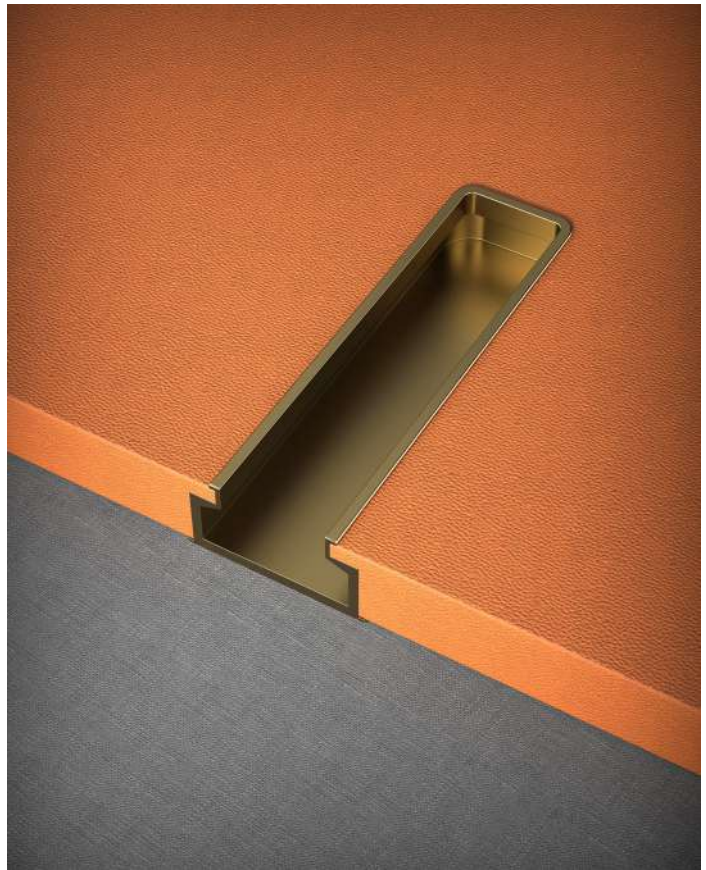

LYBIA

Finish / Acabado	Code / Código	Size / Medida	
Gray / Gris	KKD3003-110G	110mm / 4-5/16"	/
Matt black / Negro mate	KKD3003-110MB	110mm / 4-5/16"	/
Brass / Latón	KKD3003-110LM	110mm / 4-5/16"	/

Las medidas son aproximadas