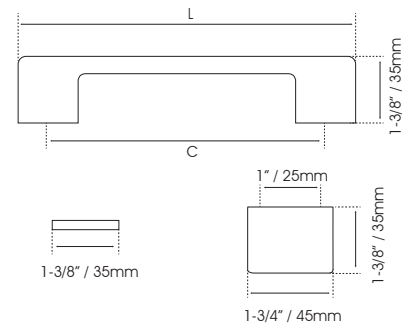

NUPTSE

Finish / Acabado	Code / Código	L: Size / Medida	
● Gray / Gris	KKD1084-25G	25mm / 1"	1/20
	KKD1084-160G	160mm / 6-5/16"	1/30
	KKD1084-320G	320mm / 12-5/8"	1/25
● Matt black / Negro mate	KKD1084-25MB	25mm / 1"	1/20
	KKD1084-160MB	160mm / 6-5/16"	1/30
	KKD1084-320MB	320mm / 12-5/8"	1/25
● Bruss gold / Dorado	KKD1084-25LM	25mm / 1"	1/20
	KKD1084-160LM	160mm / 6-5/16"	1/30
	KKD1084-320LM	320mm / 12-5/8"	1/25