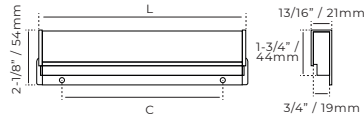

DEVI

Finish / Acabado	Code / Código	C: Size / Medida	L: Size / Medida	
Gray / Gris	KKD2124-200G	160mm / 6-5/16"	200mm / 7-7/8"	1/25
Matt black / Negro mate	KKD2124-200MB	160mm / 6-5/16"	200mm / 7-7/8"	1/25