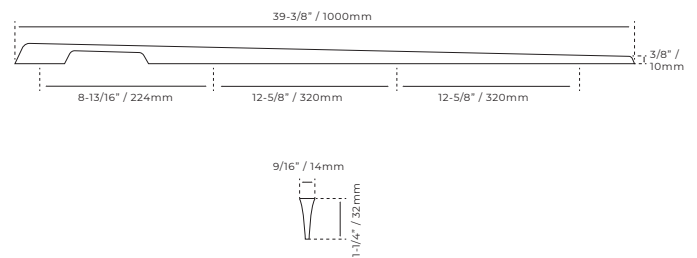

KANG

Finish / Acabado	Code / Código	L: Size / Medida	
Gray / Gris	KKD1079-1000G	1000mm / 39-3/8"	1/20
Matt black / Negro mate	KKD1079-1000MB	1000mm / 39-3/8"	1/20
Brass gold / Dorado	KKD1079-1000LM	1000mm / 39-3/8"	1/20

Las medidas son aproximadas