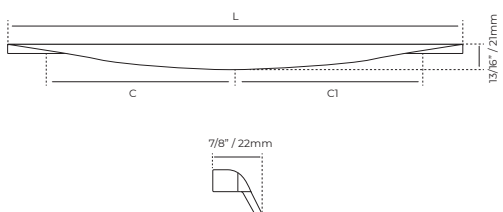

COD.
KKD1072-450
KKD1072-600