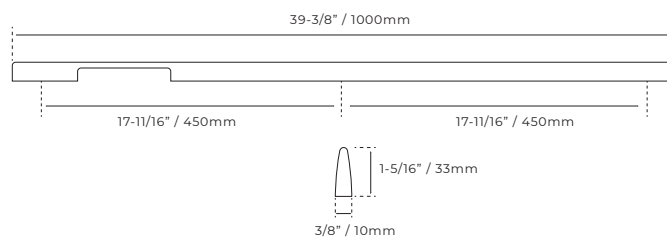

PARBAT

Finish / Acabado	Code / Código	L: Size / Medida	
Gray / Gris	KKD1100-1000G	1000mm / 39-3/8"	1/20
Matt black / Negro mate	KKD1100-1000MB	1000mm / 39-3/8"	1/20
Bruss gold / Dorado	KKD1100-1000LM	1000mm / 39-3/8"	1/20