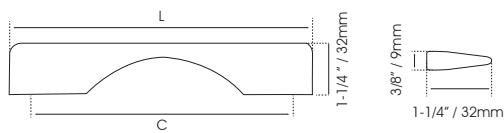

BROAD

Finish / Acabado	Code / Código	Size / Medida	
Gray / Gris	KKD1131-160G	160mm / 6-5/16"	1/25
Matt black / Negro mate	KKD1131-160MB	160mm / 6-5/16"	1/25
Brush gold / Dorado	KKD1131-160LM	160mm / 6-5/16"	1/25

Las medidas son aproximadas