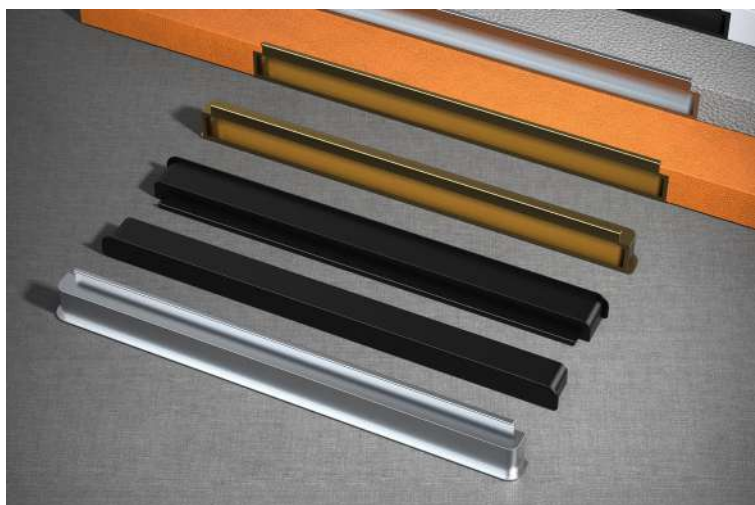

RIXTAL

Finish / Acabado	Code / Código	Size / Medida	
● Gray / Gris	KKD3004MW-200G	200mm / 7-7/8"	/
	KKD3004MW-1000G	1000mm / 39-3/8"	
	KKD3004S-200G	200mm / 7-7/8"	
	KKD3004S-1000G	1000mm / 39-3/8"	
● Matt black / Negro mate	KKD3004MW-200MB	200mm / 7-7/8"	/
	KKD3004MW-1000MB	1000mm / 39-3/8"	
	KKD3004S-200MB	200mm / 7-7/8"	
	KKD3004S-1000MB	1000mm / 39-3/8"	
● Brass / Latón	KKD3004MW-200LM	200mm / 7-7/8"	/
	KKD3004MW-1000LM	1000mm / 39-3/8"	
	KKD3004S-200LM	200mm / 7-7/8"	
	KKD3004S-1000LM	1000mm / 39-3/8"	

Las medidas son aproximadas