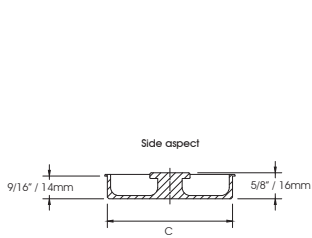

ISLEY

Finish / Acabado	Code / Código	L: Size / Medida	C: Size / Medida	
Gray / Gris	KKD3002-60G	60mm / 2-3/8"	57mm / 2-1/4"	/
	KKD3002-80G	80mm / 3-1/8"	77mm / 3-1/16"	/
Matt black / Negro mate	KKD3002-60MB	60mm / 2-3/8"	57mm / 2-1/4"	/
	KKD3002-80MB	80mm / 3-1/8"	77mm / 3-1/16"	/
Brass / Latón	KKD3002-60LM	60mm / 2-3/8"	57mm / 2-1/4"	/
	KKD3002-80LM	80mm / 3-1/8"	77mm / 3-1/16"	/

Las medidas son aproximadas