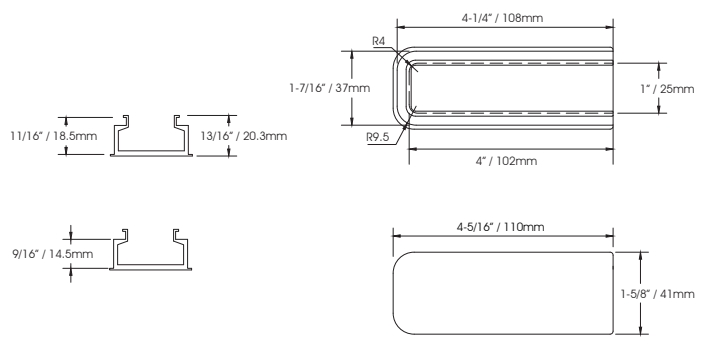

LYBIA

Finish / Acabado	Code / Código	Size / Medida	
Gray / Gris	KKD3003-110G	110mm / 4-5/16"	/
Matt black / Negro mate	KKD3003-110MB	110mm / 4-5/16"	/
Brass / Latón	KKD3003-110LM	110mm / 4-5/16"	/

Las medidas son aproximadas