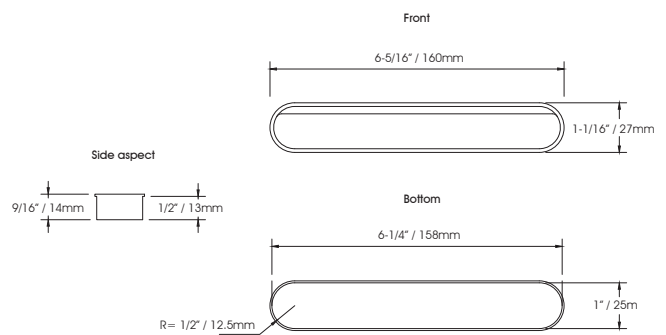

JACONIA

Finish / Acabado	Code / Código	Size / Medida	
Gray / Gris	KKD3007-160G	160mm / 6-5/16"	/
Matt black / Negro mate	KKD3007-160MB	160mm / 6-5/16"	/
Brass / Latón	KKD3007-160LM	160mm / 6-5/16"	/