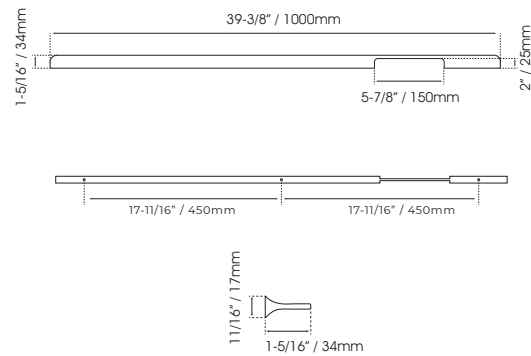

NANGA

Finish / Acabado	Code / Código	L: Size / Medida	
Gray / Gris	KKD1099-1000G	1000mm / 39-3/8"	1/20
Matt black / Negro mate	KKD1099-1000MB	1000mm / 39-3/8"	1/20
Brass gold / Dorado	KKD1099-1000LM	1000mm / 39-3/8"	1/20

Las medidas son aproximadas