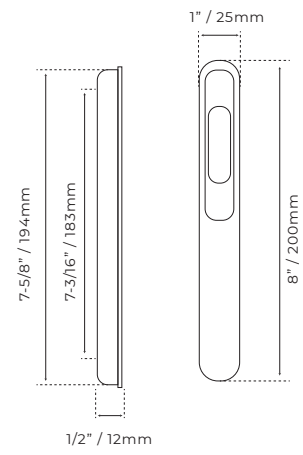

Las medidas son aproximadas