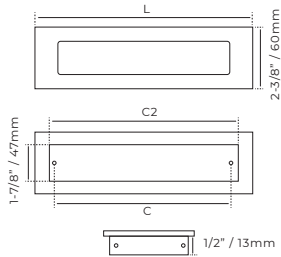

CHULI

Finish / Acabado	Code / Código	C: Size / Medida	L: Size / Medida	
Gray / Gris	KKD1081-96G	96mm / 3-3/4"	124mm / 4-7/8"	1/20
	KKD1081-160G	160mm / 6-5/16"	188mm / 7-3/8"	1/20
	KKD1081-288G	288mm / 11-5/16"	316mm / 12-7/16"	1/20
Matt black / Negro mate	KKD1081-96MB	96mm / 3-3/4"	124mm / 4-7/8"	1/20
	KKD1081-160MB	160mm / 6-5/16"	188mm / 7-3/8"	1/20
	KKD1081-288MB	288mm / 11-5/16"	316mm / 12-7/16"	1/20
Brass gold / Dorado	KKD1081-96LM	96mm / 3-3/4"	124mm / 4-7/8"	1/20
	KKD1081-160LM	160mm / 6-5/16"	188mm / 7-3/8"	1/20
	KKD1081-288LM	288mm / 11-5/16"	316mm / 12-7/16"	1/20