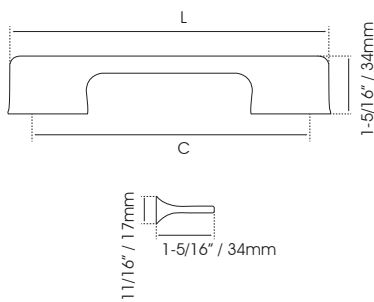

NANGA

Finish / Acabado	Code / Código	C: Size / Medida	L: Size / Medida	
Gray / Gris	- KKD1099-50G - KKD1099-160G	32mm / 1-1/4" 160mm / 6-5/16"	50mm / 2" 190mm / 7-1/2"	1/50 1/20
Matt black / Negro mate	- KKD1064-290MB - KKD1064-390MB	32mm / 1-1/4" 160mm / 6-5/16"	50mm / 2" 190mm / 7-1/2"	1/50 1/20
Bruss gold / Dorado	- KKD1064-290LM - KKD1064-390LM	32mm / 1-1/4" 160mm / 6-5/16"	50mm / 2" 190mm / 7-1/2"	1/50 1/20