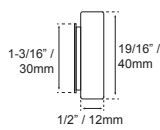

KANA

Finish / Acabado

Code / Código

Size / Medida

Gray / Gris	KKD1170-125G	125mm / 4-15/16"	/
Matt black / Negro mate	KKD1170-125MB	125mm / 4-15/16"	/
Brass / Latón	KKD1170-125L	125mm / 4-15/16"	/

Las medidas son aproximadas