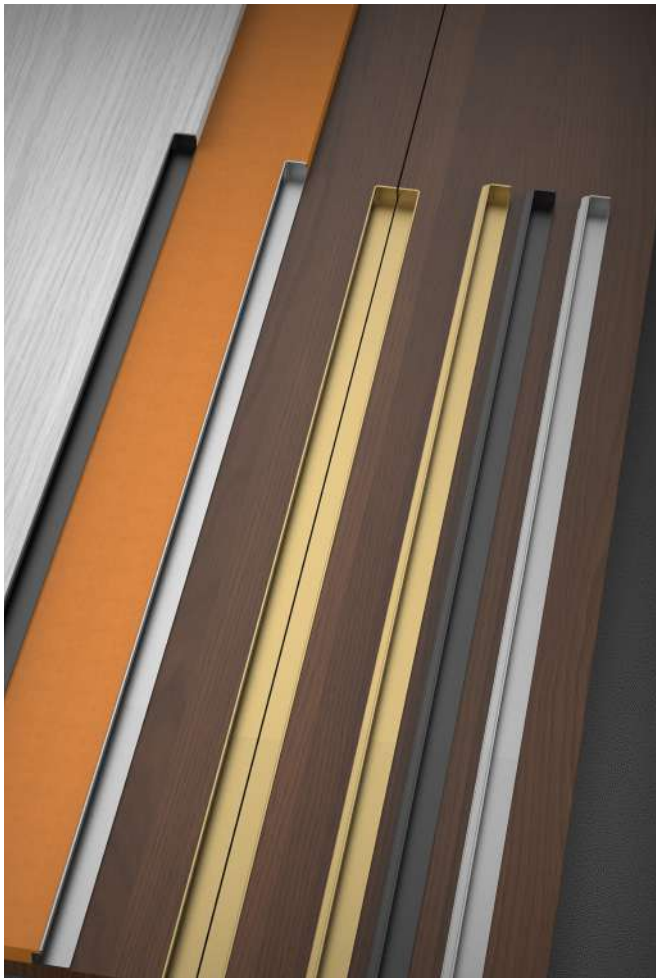

GURREN

Finish / Acabado	Code / Código	L: Size / Medida	C1: Size / Medida	C2: Size / Medida	
Gray / Gris	KKD3004MA-200G KKD3004MA-1000G	200mm / 7-7/8" 1000mm / 39-3/8"	196mm / 7-11/16" 996mm / 39-3/16"	184mm / 7-1/4" 984mm / 38-3/4"	/
Matt black / Negro mate	KKD3004MA-200MB KKD3004MA-1000MB	200mm / 7-7/8" 1000mm / 39-3/8"	196mm / 7-11/16" 996mm / 39-3/16"	184mm / 7-1/4" 984mm / 38-3/4"	/
Brass / Latón	KKD3004MA-200LM KKD3004MA-1000LM	200mm / 7-7/8" 1000mm / 39-3/8"	196mm / 7-11/16" 996mm / 39-3/16"	184mm / 7-1/4" 984mm / 38-3/4"	/

Las medidas son aproximadas