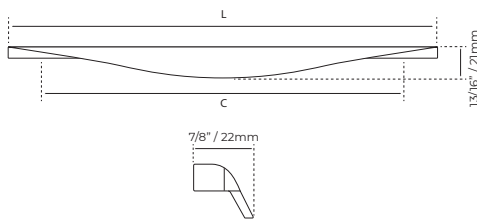

COD.
KKD1072-100
KKD1072-240
KKD1072-330