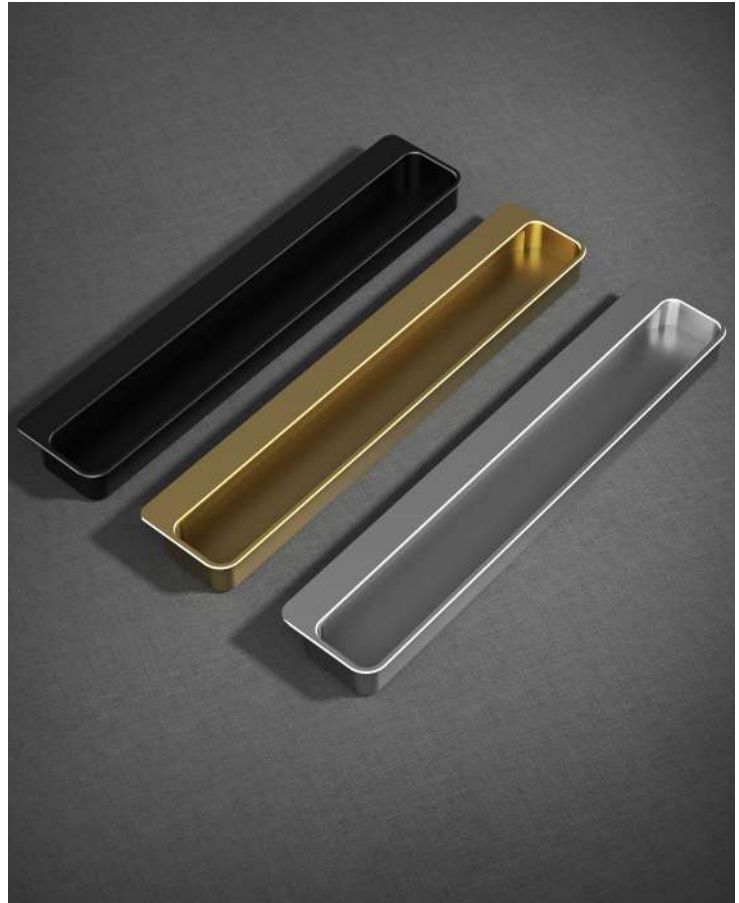

BONTA

Finish / Acabado	Code / Código	Size / Medida	
Matt brass / Latón mate	KKD1138-175L	175mm / 6-7/8"	/
Matt black / Negro mate	KKD1138-175MB	175mm / 6-7/8"	/
Matt gray / Gris mate	KKD1138-175MG	175mm / 6-7/8"	/